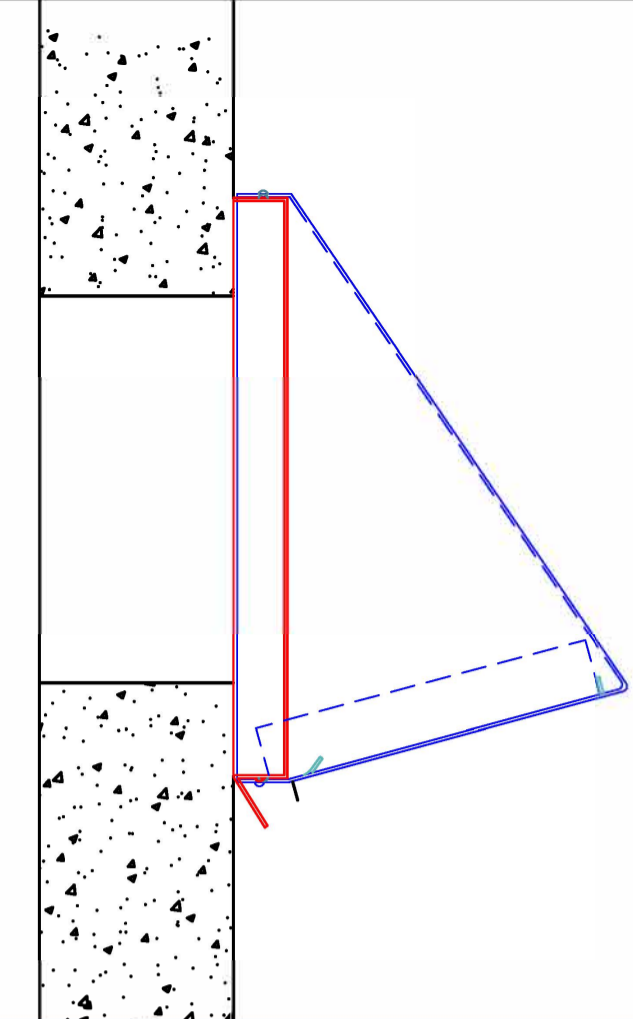

External grid PRO 100 151x162 mm with Ø100

SEMI-FINISHED SHEET METAL EXECUTIVE DRAWING:

- base made of 0.8 mm thick galvanized sheet metal painted RAL9010.
- body-grid made of 0.8 mm thick galvanized sheet metal painted RAL9010.

Sectional view of the whole